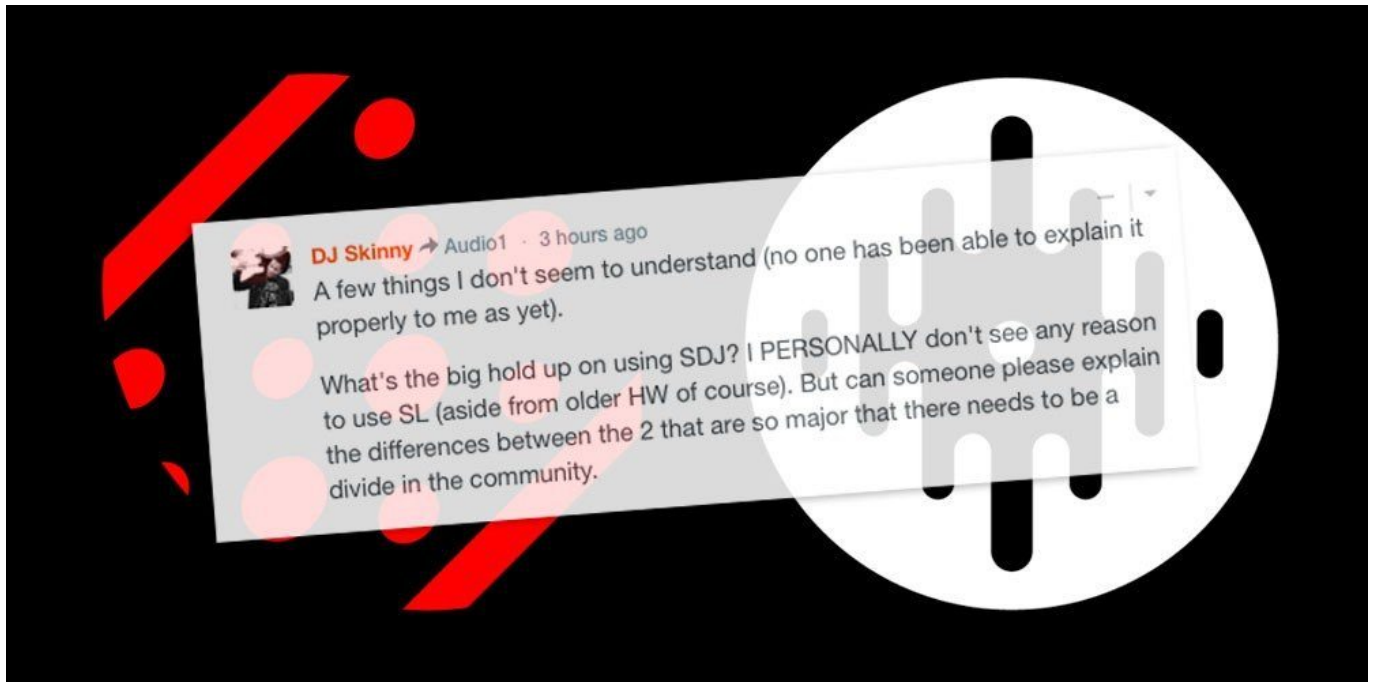

We did a lot of work on your first day with Serato DJ, so give yourself a pat on the back.

Before DJing, the music library is basically the collection of music imported into the Serato DJ software.. Crashes using Serato Scratch Live or Serato DJ with Windows 10? Hoping some others have lived through this and may have some advice.. And also includes the ability to load a full song into Studio, which makes it possible for DJs to use it to make DJ Continued.

[Live Cd Crack Password](#)

Nowadays, the idea of having access to streaming music catalogue within the DJ software is commonly discussed, for example, 'can you use Apple Music on Serato and mix with the tracks' or 'Can Apple Music be used with Serato DJ'..... Everything I've read has people suggesting corrupted files or library but I don't think that is the case, I think it is some kind of memory leak.. I always use an external hard drive for my Serato DJ library, but a mistake I have made is brining music into Serato DJ but not my. [¿Cómo Puedo Habilitar El Acceso A La Red En Bluetooth Para Mac](#)

[Tuto Serial Key Generator Farming Simulator 2015](#)

[System Center 2012 Endpoint Protection For Mac High Sierra](#)

But nowadays, with the developed digital technology, the powerful and more portable laptops, and the more popular streaming music industry, the computer DJ software is sweeping the world.. Hi Every time I go to load a song onto left or right deck the songs won't load the title of the song pops up but the the two circles come up blank you can't see the bpm's or anything else please help!. [Sinhala Keyboard Download Free For Windows 10](#)

[Windows 10 Imgburn Cannot Burn Dmg File](#)